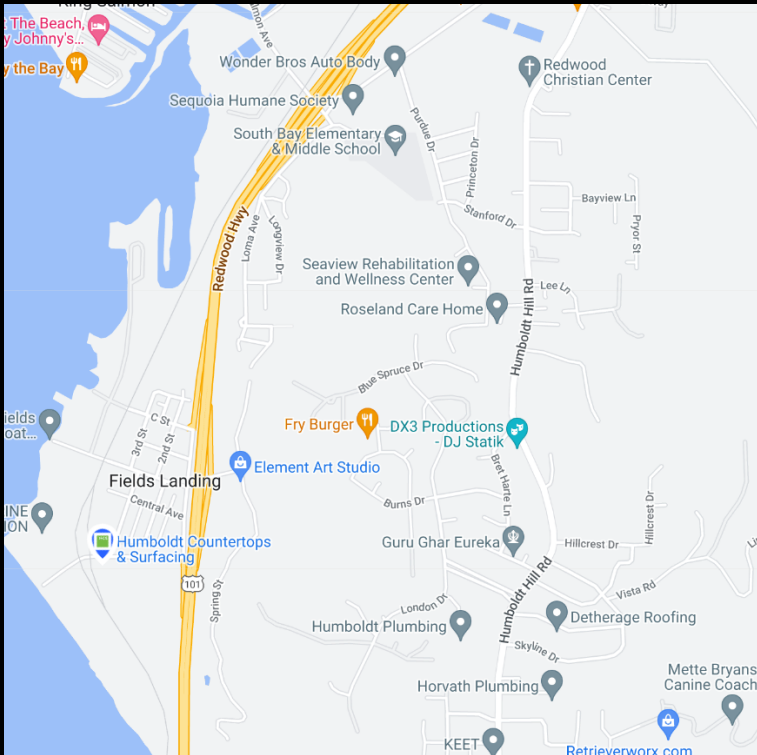

**HCS**

**HUMBOLDT  
COUNTERTOPS  
& SURFACING**

**300 S. Depot Rd. Fields Landing**

Take the Fields Landing exit.  
Go all the way down to the church.  
Take a right turn.  
HCS will be on your left hand side.